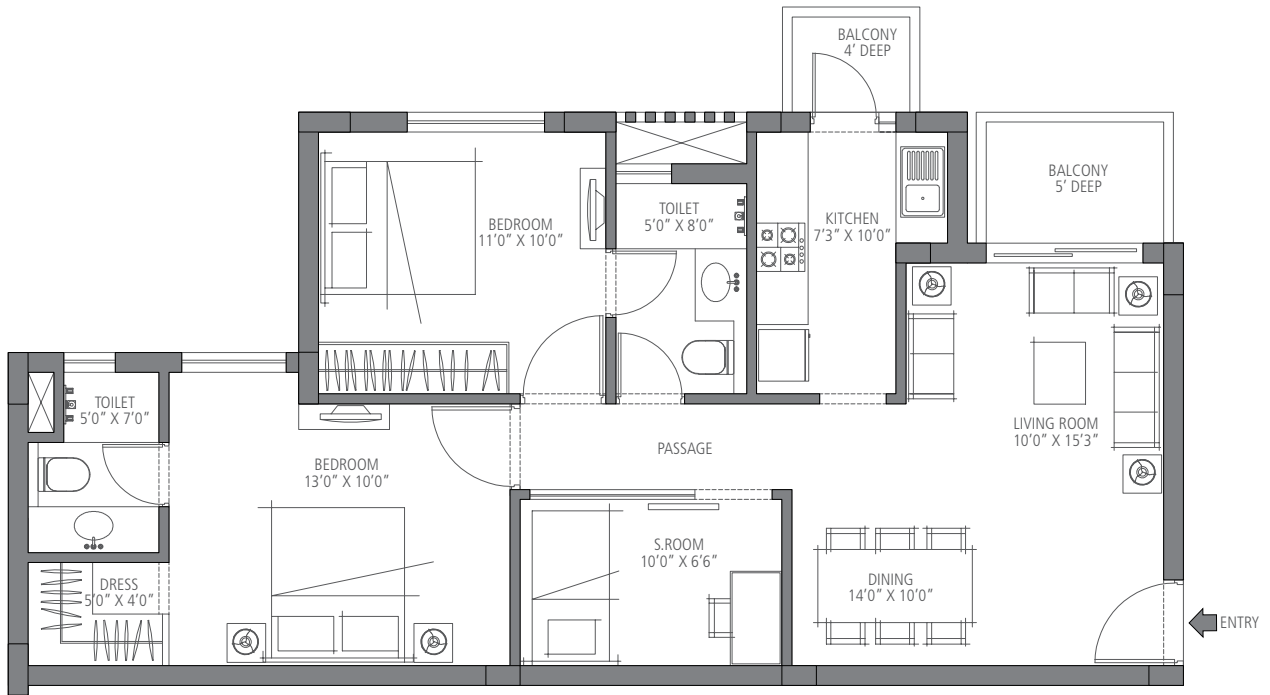

EMERALD ESTATE  
AT EMERALD HILLS

1020 sq. ft.

2 Bedroom, 2 Bathroom and S. Room

Towers - H, J, K, L & M

## Emaar Emerald Estate Gurgaon Floor Plan, 2BHK 1020

9654953152

Key Plan - Towers H, J & K

Key Plan - Towers L & M

Key Plan - Site

1 sq. mtr. = 1.196 sq. yds. & 1 sq. mtr. = 10.76 sq. ft.

In the interest of maintaining high standards, all floor plans, layout plans, areas, dimensions and specifications are indicative and are subject to change as decided by the company or by any competent authority. Soft furnishing, cupboards, furniture and gadgets are not part of the offering.